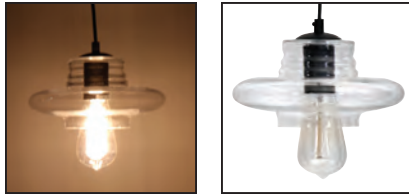

Torus-Saucer Pendant Lamp

Glass

a • 8.5"L x 8.5"W x 4.25"H
clear • LS-OTRSAU8 CL