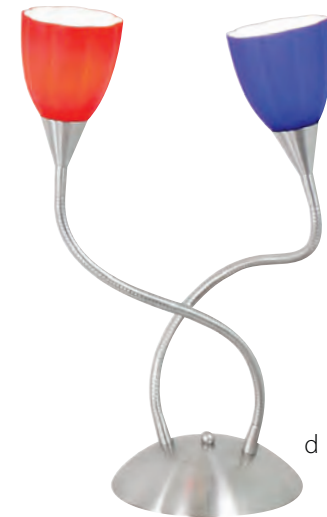

d

➤ **2D LED Floor Lamp & Table Lamp**

ABS / Steel

a • floor lamp • 10"L x 16.75"W x 64"H
clear / multi • LS-LED 2D FLR

b • table lamp • 5.5"L x 3.5"W x 18"H
clear / multi • LS-LED 2D TB

➤ **Medusa® Floor & Table Lamp**

Brushed Metal / Glass

c • floor lamp • 10.5"L x 72"H
multi • MEDUSA FLR 5ARM

d • table lamp • 10"D x 24"H
red / blue • MEDUSA TBL 2ARM

Scan QR code to see in action!

a

b