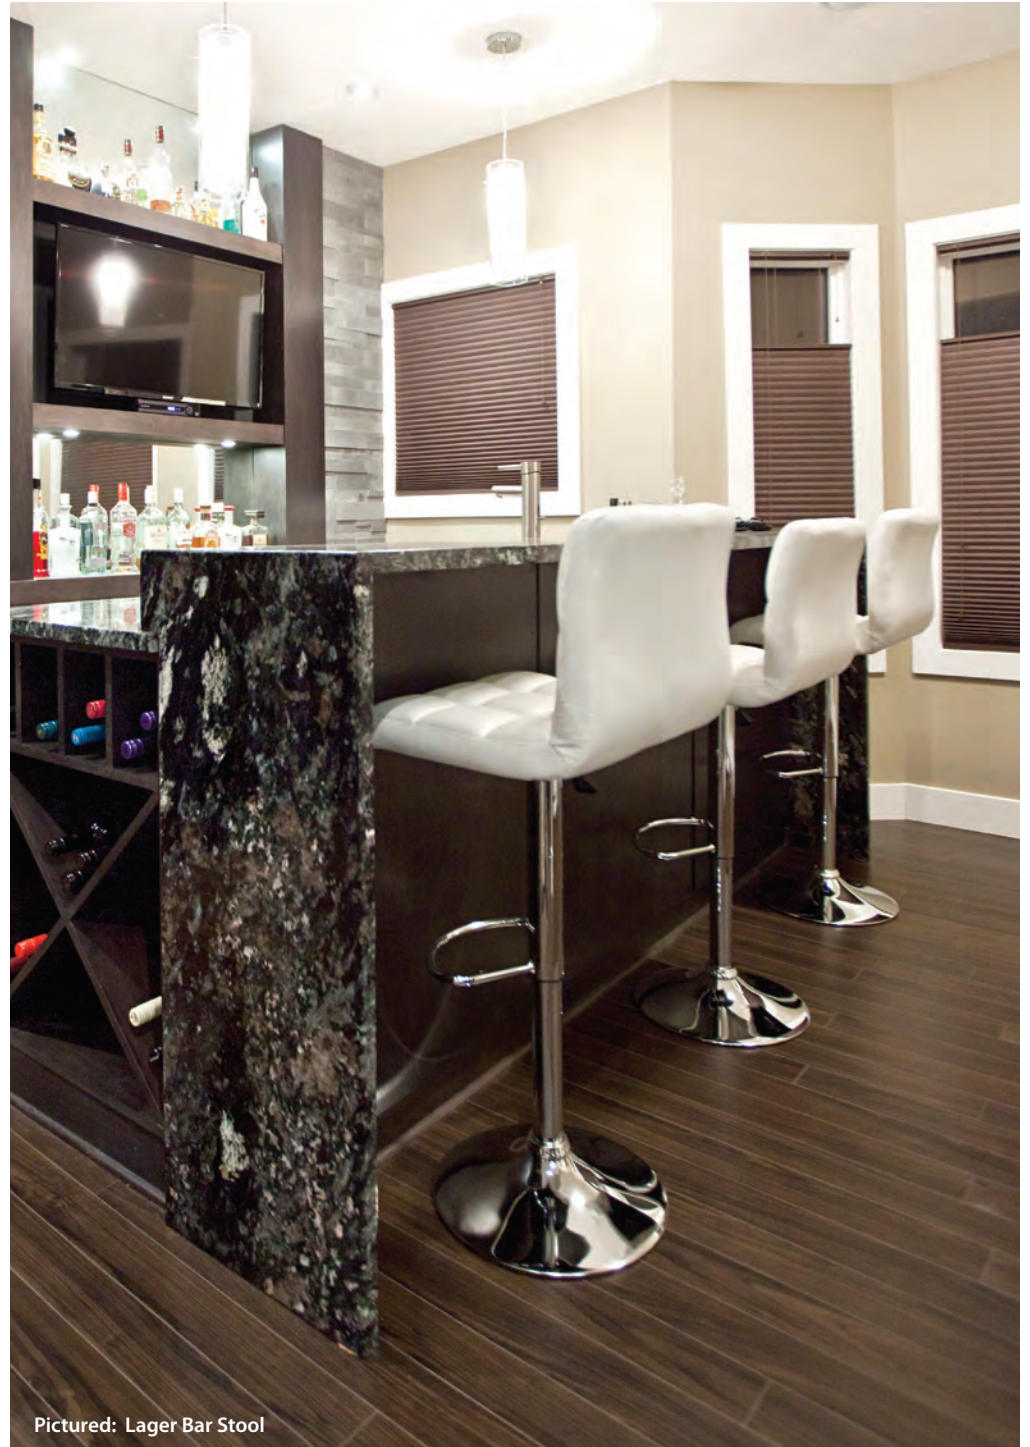

Pictured: Lager Bar Stool

Pictured: Posh Bar Stool,
Adjustable Bar Table

a

b

c

Regent Bar Stool

PU leather / Chrome

a • 19"L x 19"W x 41 - 46"H