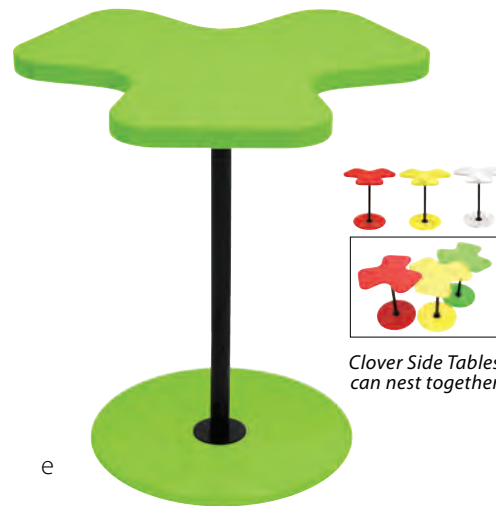

5s Side Table ✓

Stainless Steel / Glass
d • 20.75"L x 16"W x 21.25"H
 clear • TB-5S SS
 black • TB-5S BK

Zenn Tray End Table ✓

Stainless Steel / Glass
c • 16"L x 16"W x 20 - 22"H
 black • TB-ZENNKD+TR BK
 Also seen on pages 38 and 60.

4Z Side Table ✓

Stainless Steel / Glass
e • 20.5"L x 20.5"W x 21.75"H
 clear • TB-ET4Z SS+CL

a

b

c

d

e

Clover Side Tables can nest together

Ripple End Table ✓

Glass / Chrome / Marble
a • 17.5"D x 22.5"H
 clear • TB-RIPPLE

"C" Table

Glass / Chrome / Marble
b • 12"D x 22"H
 clear • TB-C
 Also seen on page 62.

Pix Nesting Tables

Glass / Steel
c • 27.5"L x 15.75"W x 19.5"H
 25.5"L x 15.75"W x 17.75"H
 23.5"L x 15.75"W x 15.75"H
 clear • TB-NTPIX CL
 white • TB-NTPIX W