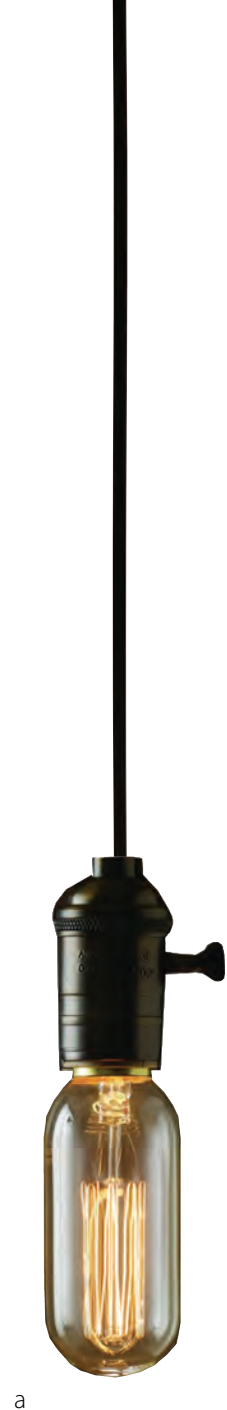

a

b

c

d

Edison Bulb Tubular

Glass

a • 1.75"D x 4.5"L
60watts • LBE-T1743 60W

Edison Bulb Classic

Glass

b • 2.5"D x 4"L
60watts • LBE-A 60W

Torus-Round Pendant Lamp

Glass

c • 12"L x 12"W x 7.5"H
smoke • LS-OTRRND12 SMK
amber • LS-OTRRND12 AM
Also seen on page 31.

Hedron Pendant Lamp

Painted Steel / PVC Shade

d • 14"L x 14"W x 16"H
black/white • LS-OHDRN14 BK