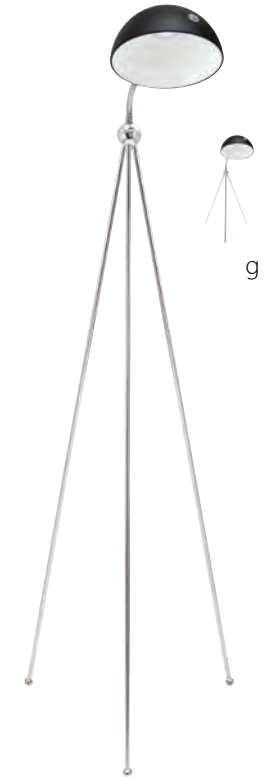

Painted Steel

e • 24”D x 52 - 57.5”H
black • LS-L-GRAMRDR BK
white • LS-L-GRAMRDR W
silver • LS-L-GRAMRDR SV
pink • LS-L-GRAMRDR HP

f

Capello LED Floor & Table Lamp

Painted Steel / Chrome

f • floor lamp • 17.5”D x 53.5”H
black/chrome • LS-LED CAPL FL