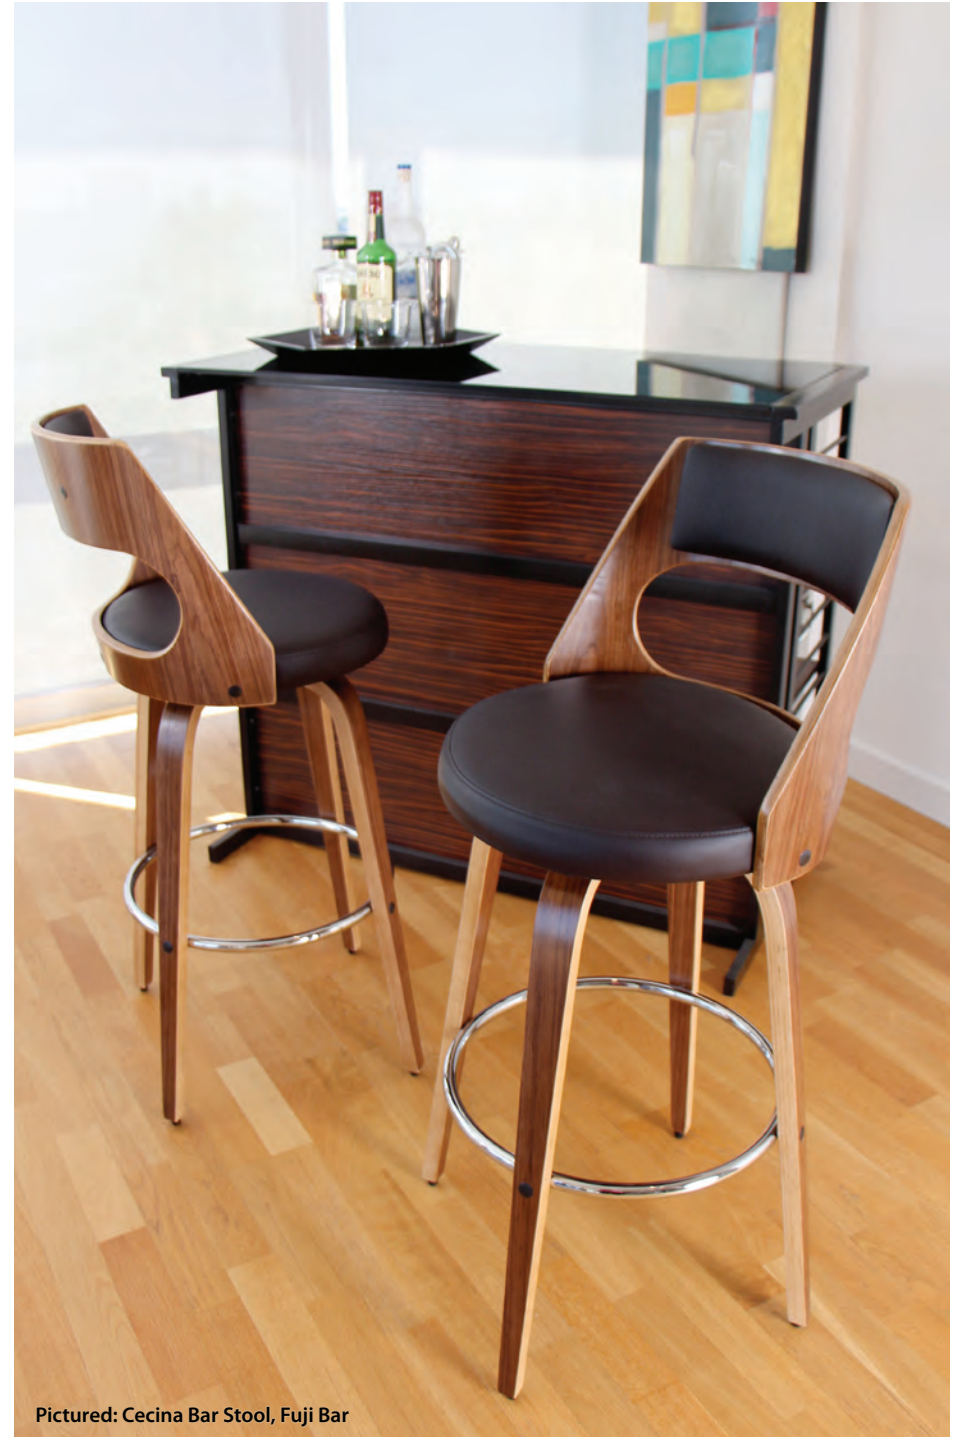

Vuno Bar Stool *

PU leather / Bent Wood

c • 19" L x 18.5" W x 36.5 - 41.5" H

Seat Height: 26.5 - 31.5"

zebra/brown • BS-JY-VN ZB+BN

wenge/black • BS-JY-VN WNG+BK

c

* Note: Due to the natural variation of wood, color may vary slightly.

Pictured: Cecina Bar Stool, Fuji Bar

Pictured: Nueva Bar Stool, Adjustable Bar Table

a

Nueva Bar Stool *

PU leather / Bent Wood
a • 19.25"L x 17.75"W x 37.5 - 42.5"H
 Seat Height: 27 - 32"
 walnut/black • BS-JY-NU WAL+BK
 wenge/cream • BS-JY-NU WG+CR