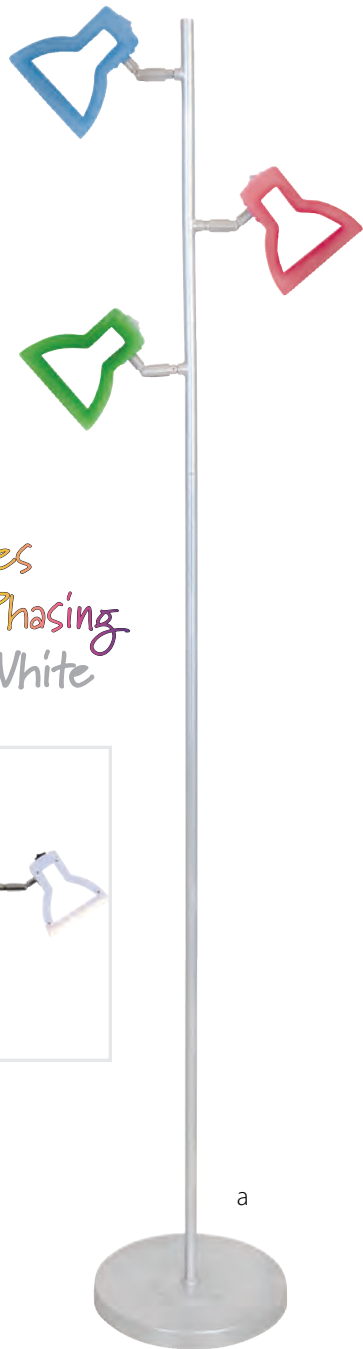

2 Modes
Color-Phasing
+ All White

a