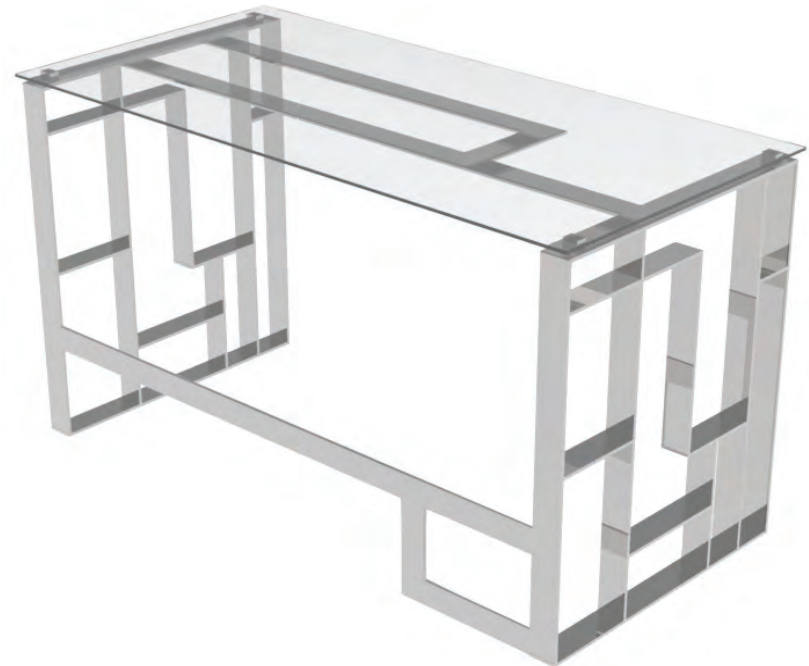

Pictured: Luster Desk

a

▶ Dynasty Desk
Chrome / Glass
a • 43"L x 24"W x 29.5"H
clear • OFD-DYN CL

▶ Mandarin Desk
Chrome / Glass
b • 47"L x 24"W x 29"H
clear • OFD-MAND CL

b

a

b

c