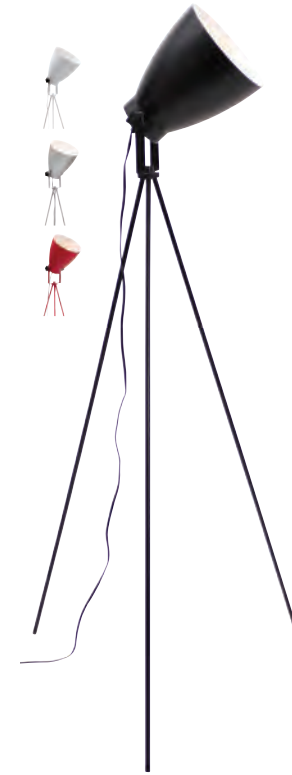

e

Grammy Reader Floor Lamp

Painted Steel

e • 24”D x 52 - 57.5”H
black • LS-L-GRAMRDR BK
white • LS-L-GRAMRDR W
silver • LS-L-GRAMRDR SV
pink • LS-L-GRAMRDR HP