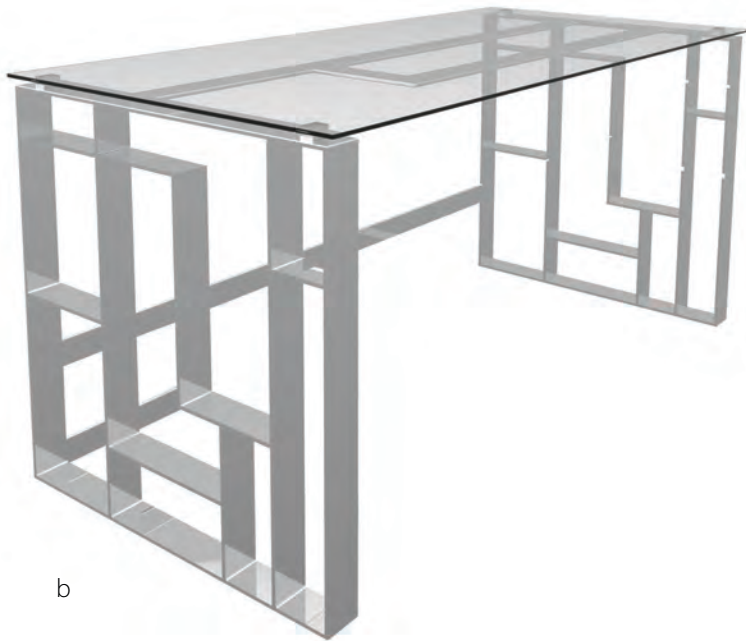

Pictured: Luster Desk

a

▶ Dynasty Desk
Chrome / Glass
a • 43"L x 24"W x 29.5"H
clear • OFD-DYN CL

▶ Mandarin Desk
Chrome / Glass
b • 47"L x 24"W x 29"H
clear • OFD-MAND CL

b

a

b

c